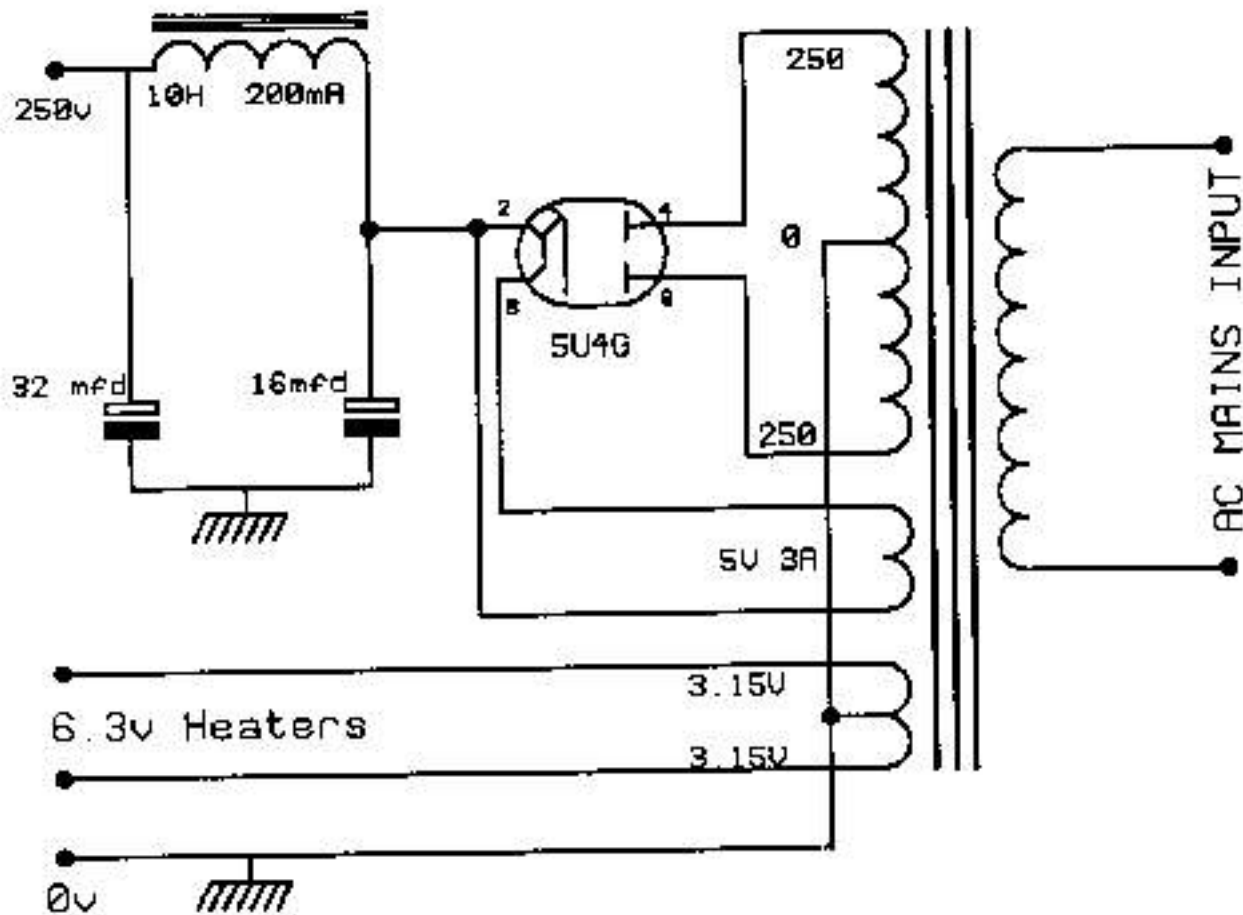

6CH6/EL821 STEREO AMPLIFIER LH CHANNEL (RH IDENTICAL)

15W MONO AMPLIFIER USING 6CH6/EL821

POWER SUPPLY FOR 6CH6 AMPLIFIER
 (SUITABLE FOR STEREO AMP)