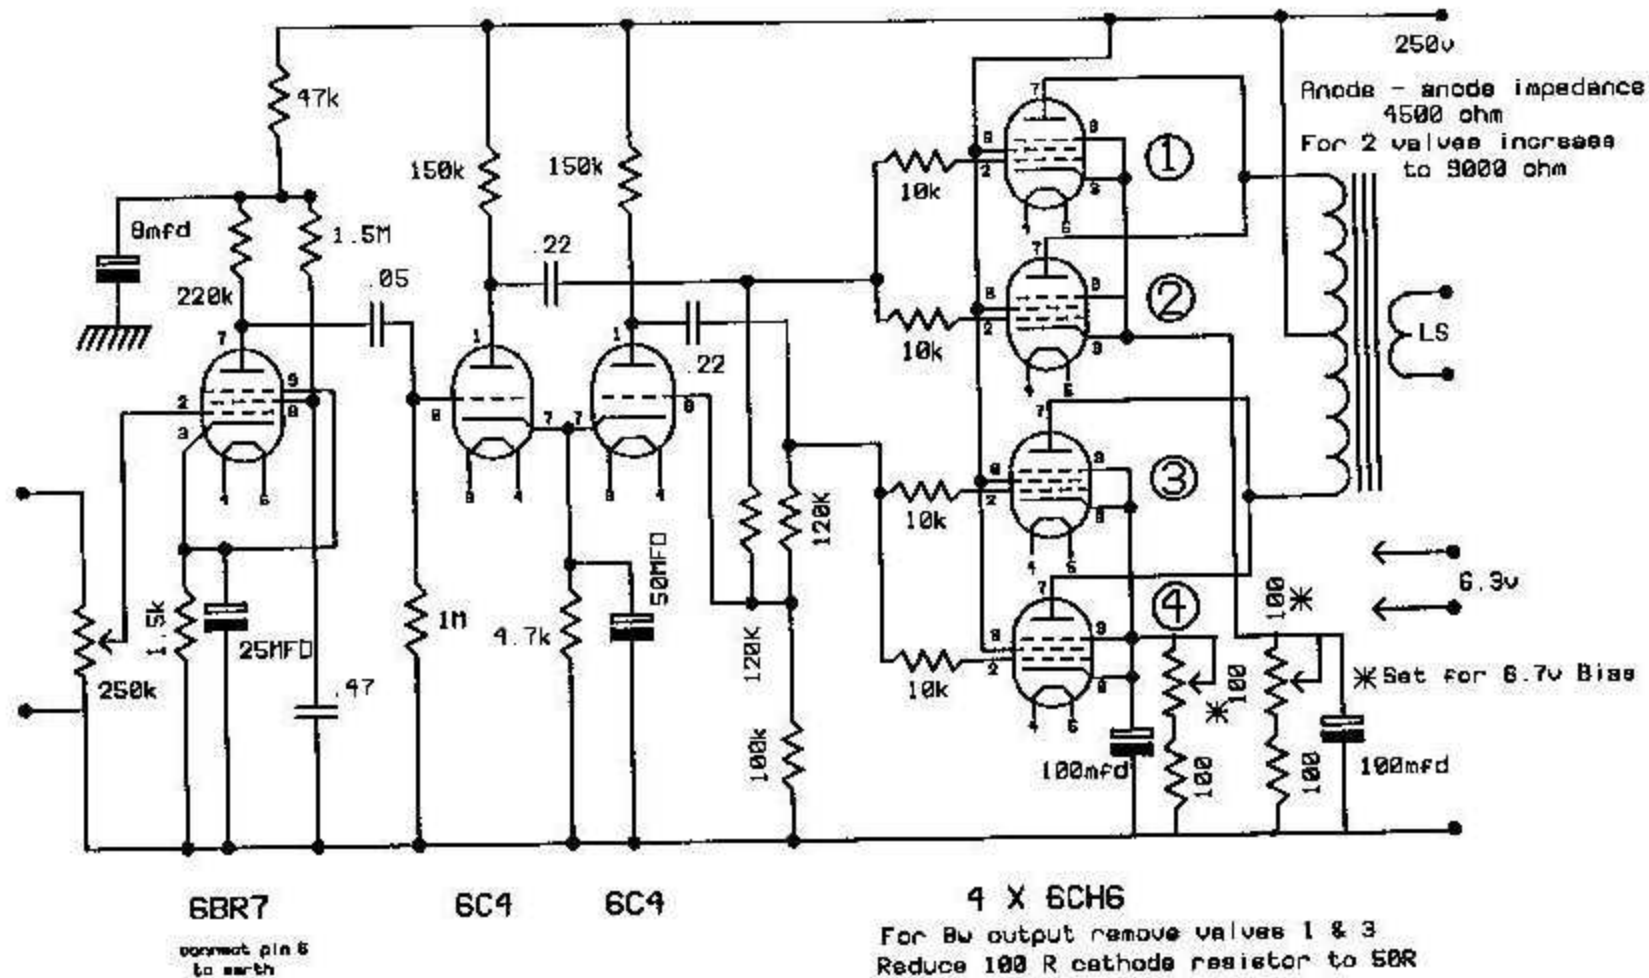

6CH6/EL821 STEREO AMPLIFIER LH CHANNEL (RH IDENTICAL)

15W MONO AMPLIFIER USING 6CH6/EL821

POWER SUPPLY FOR 6CH6 AMPLIFIER
 (SUITABLE FOR STEREO AMP)